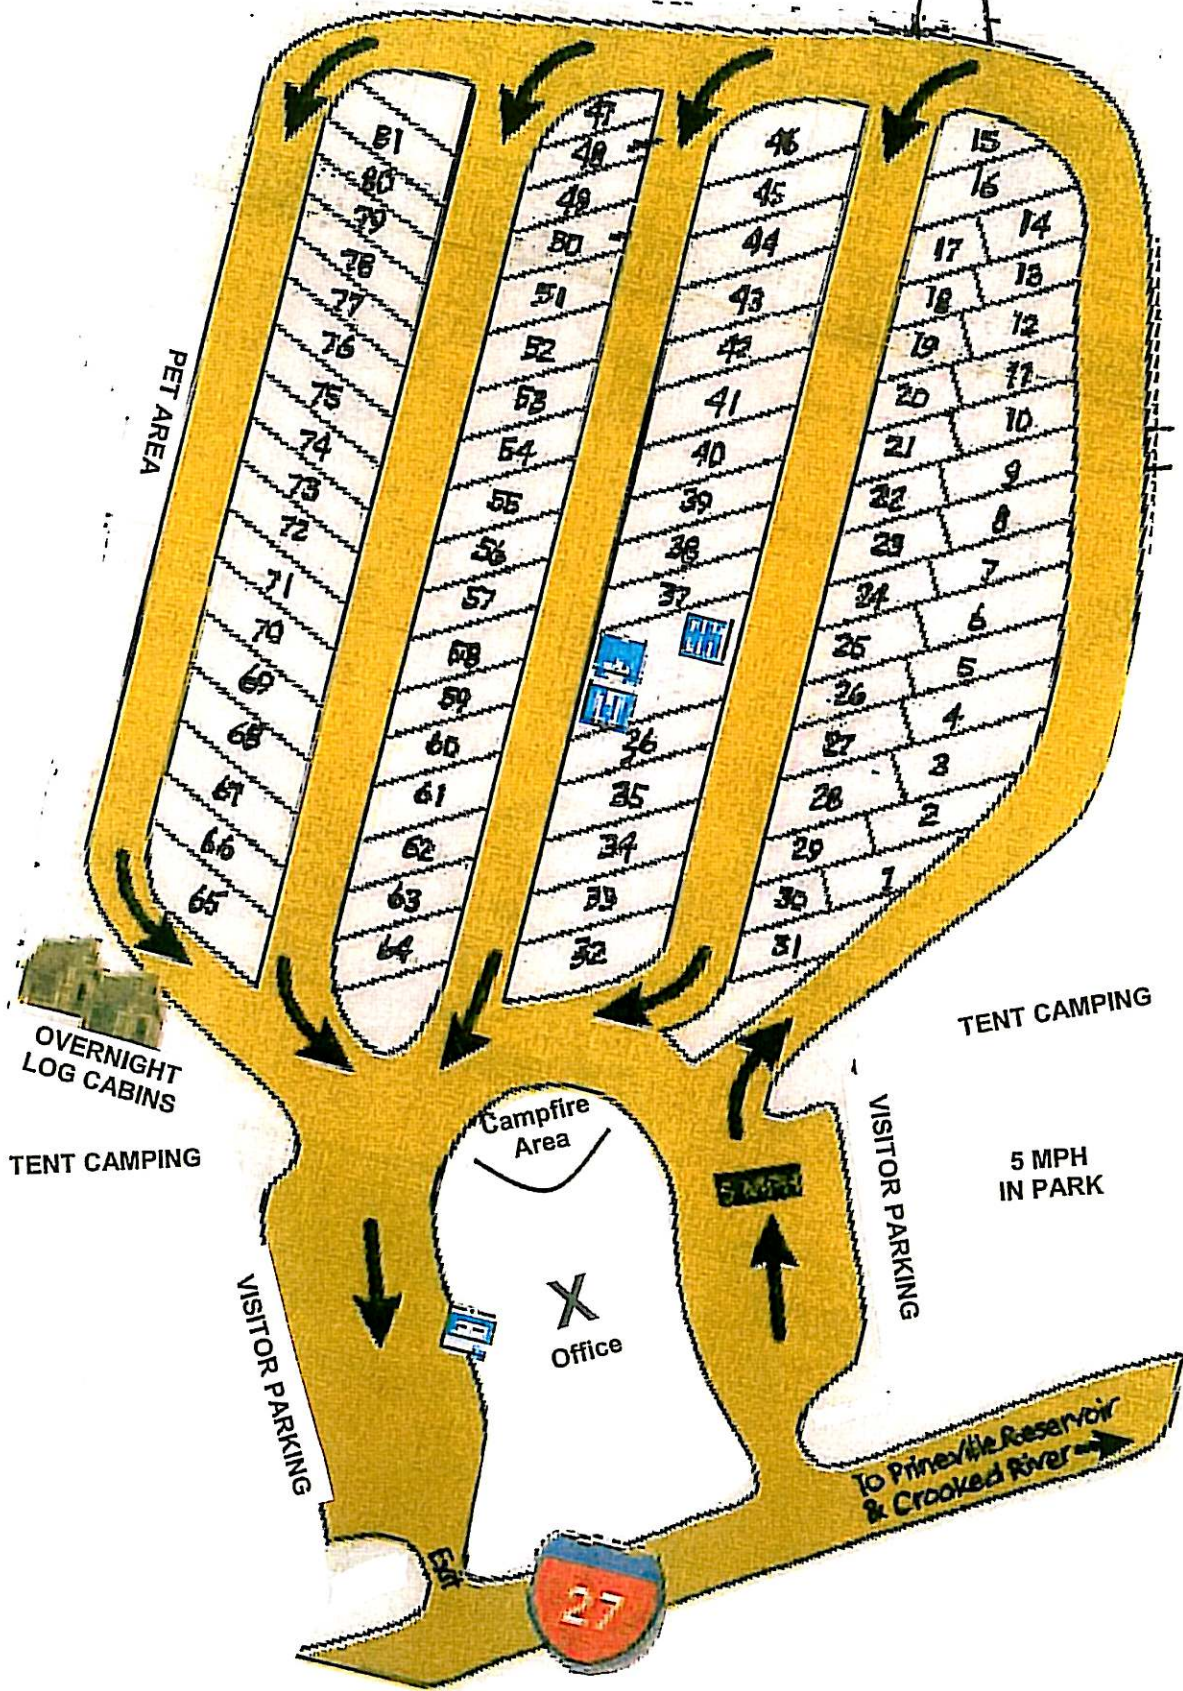

FAIRGROUNDS
ACCESS GATE

PET AREA

ACCESS TO
FAIRGROUNDS

OVERNIGHT
LOG CABINS

TENT CAMPING

VISITOR PARKING

Campfire
Area

X
Office

TENT CAMPING

VISITOR PARKING

5 MPH
IN PARK

To Prineville Reservoir
& Crooked River